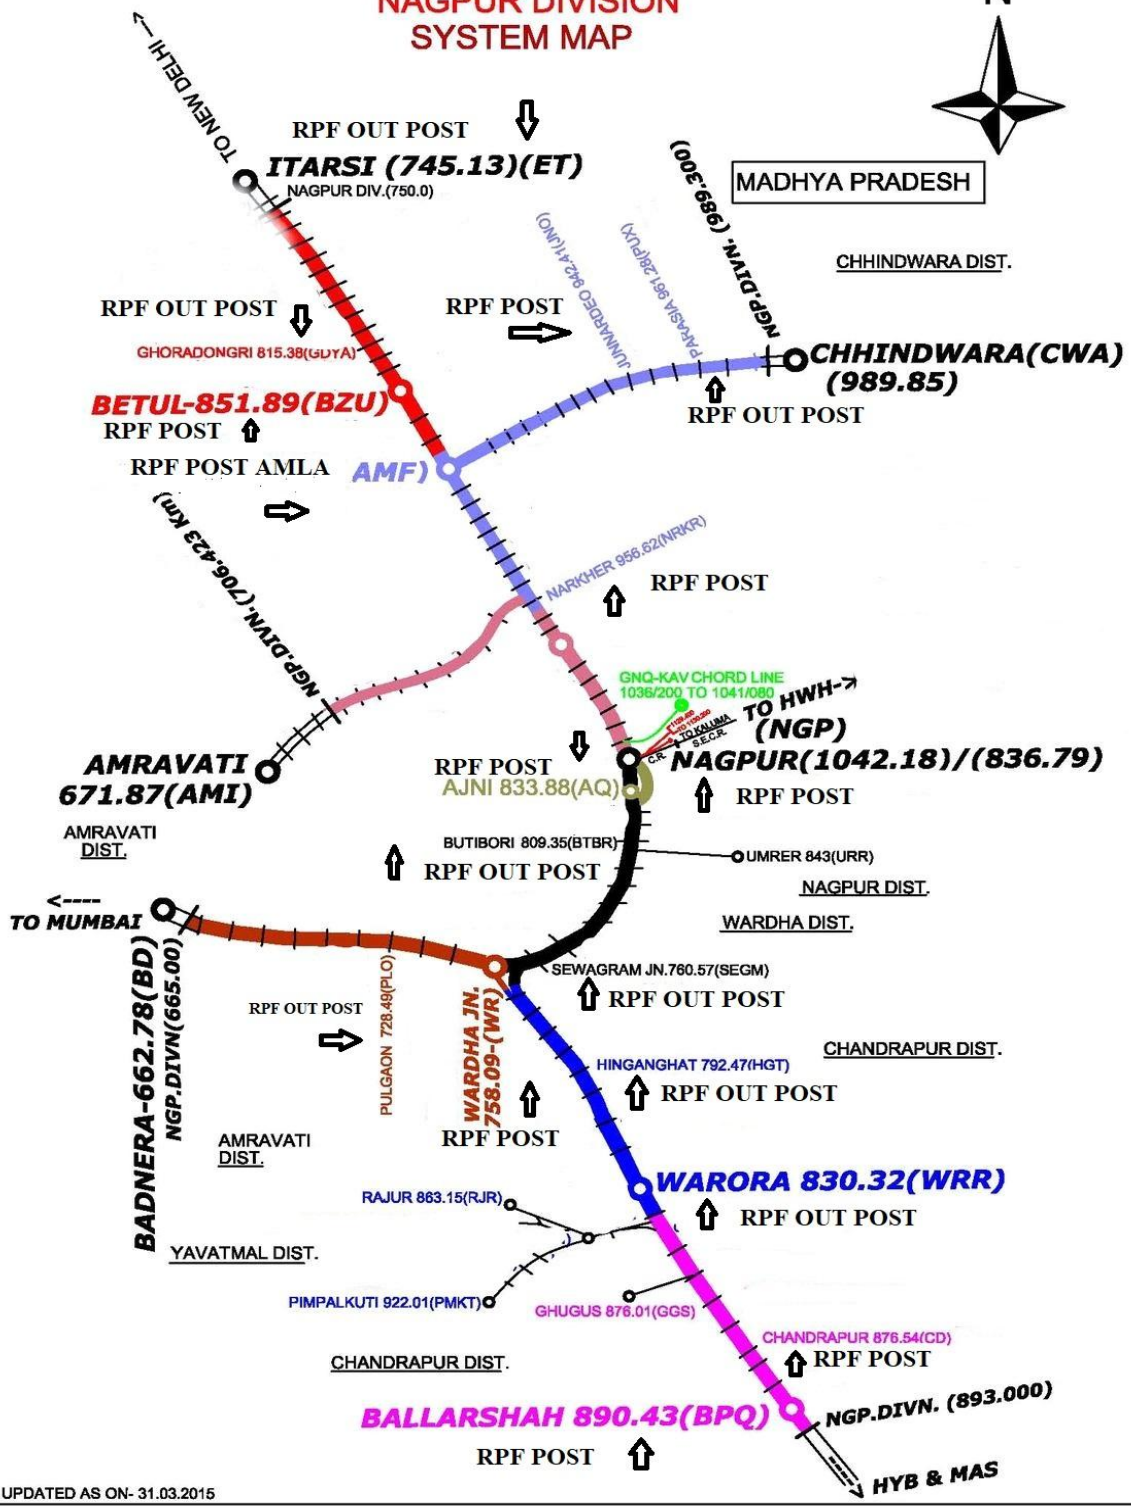

-SYSTEM MAP-

CENTRAL RAILWAY NAGPUR DIVISION SYSTEM MAP

UPDATED AS ON- 31.03.2015