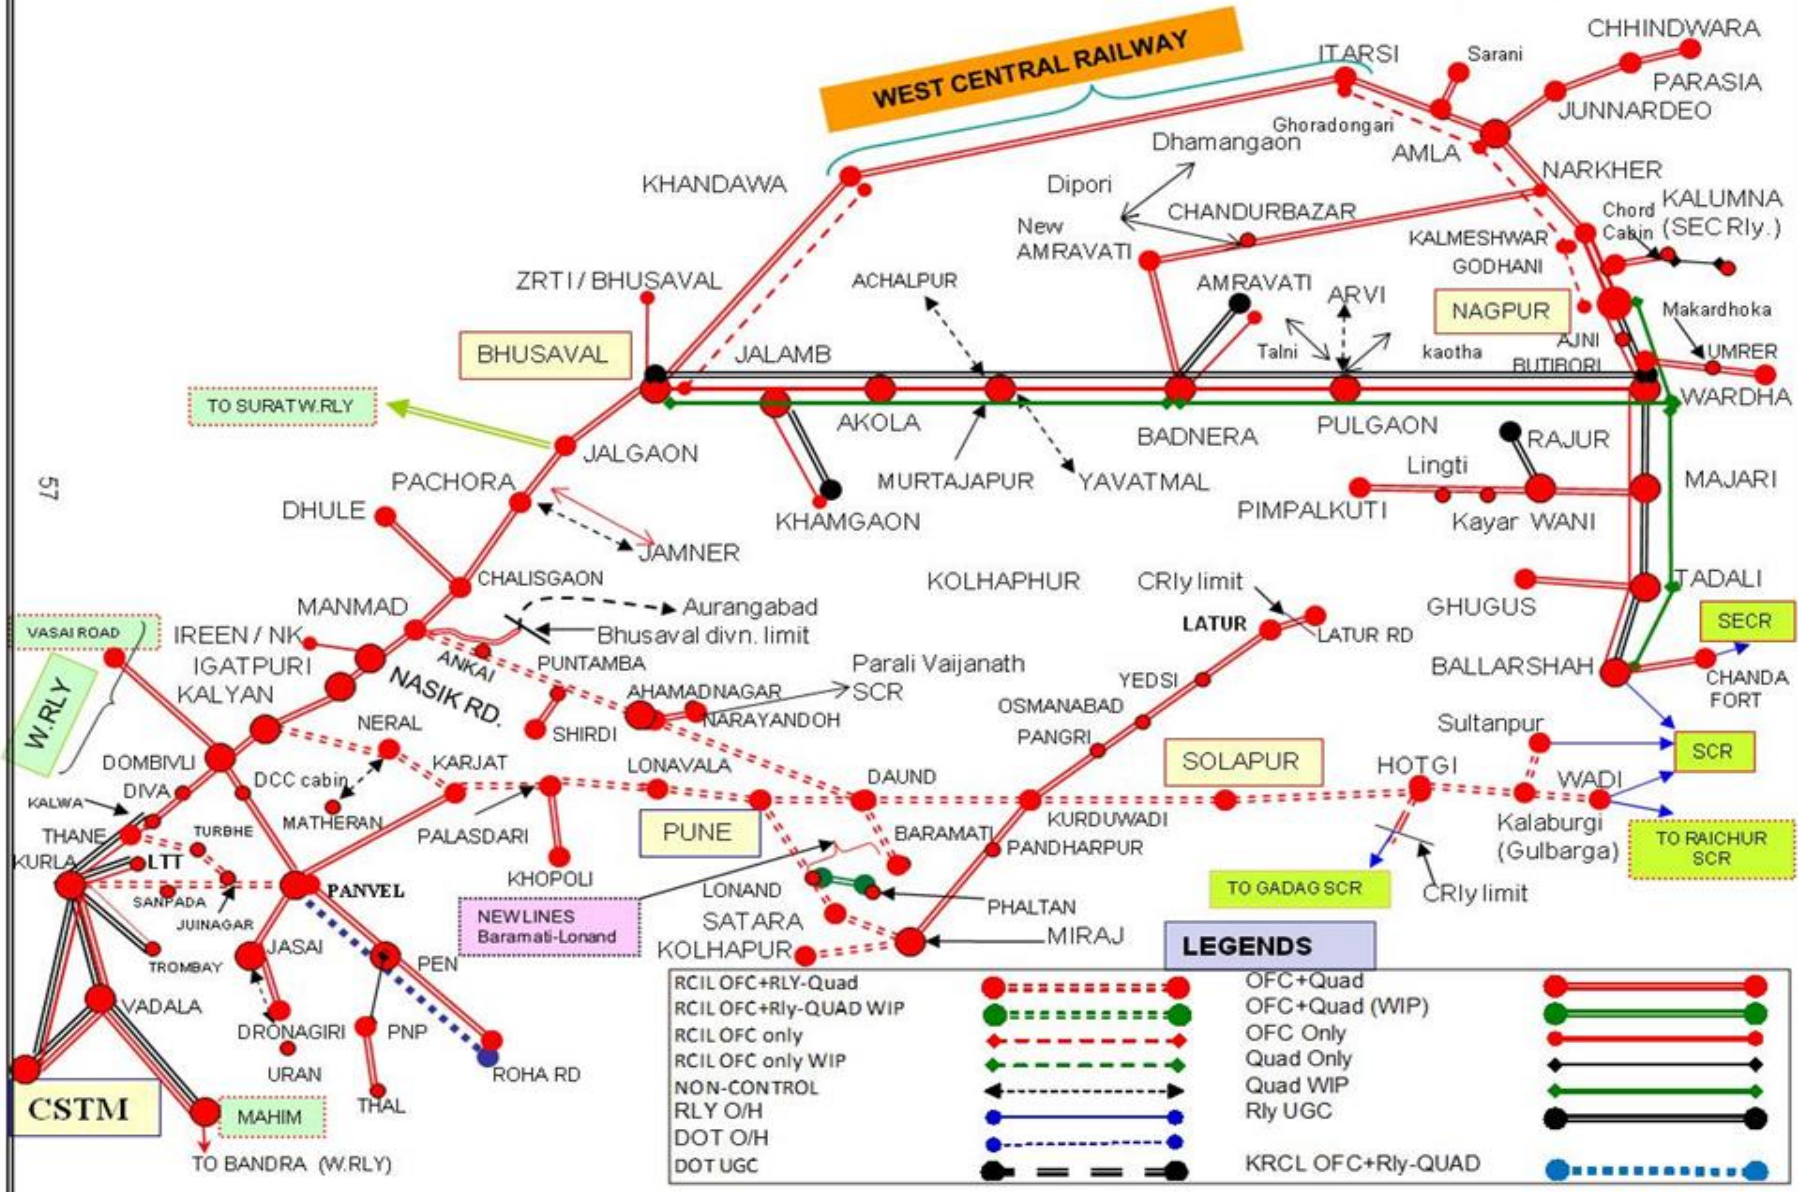

# Central Railway - OFC, QUAD Cable Network

## Annexure-T 8.1

57

LEGENDS	
RCIL OFC+Rly-Quad	●●●●●●●●
RCIL OFC+Rly-QUAD WIP	●●●●●●●●
RCIL OFC only	●●●●●●●●
RCIL OFC only WIP	●●●●●●●●
NON-CONTROL	●●●●●●●●
RLY O/H	●●●●●●●●
DOT O/H	●●●●●●●●
DOT UGC	●●●●●●●●
OFC+Quad	●●●●●●●●
OFC+Quad (WIP)	●●●●●●●●
OFC Only	●●●●●●●●
Quad Only	●●●●●●●●
Quad WIP	●●●●●●●●
Rly UGC	●●●●●●●●
KRCL OFC+Rly-QUAD	●●●●●●●●