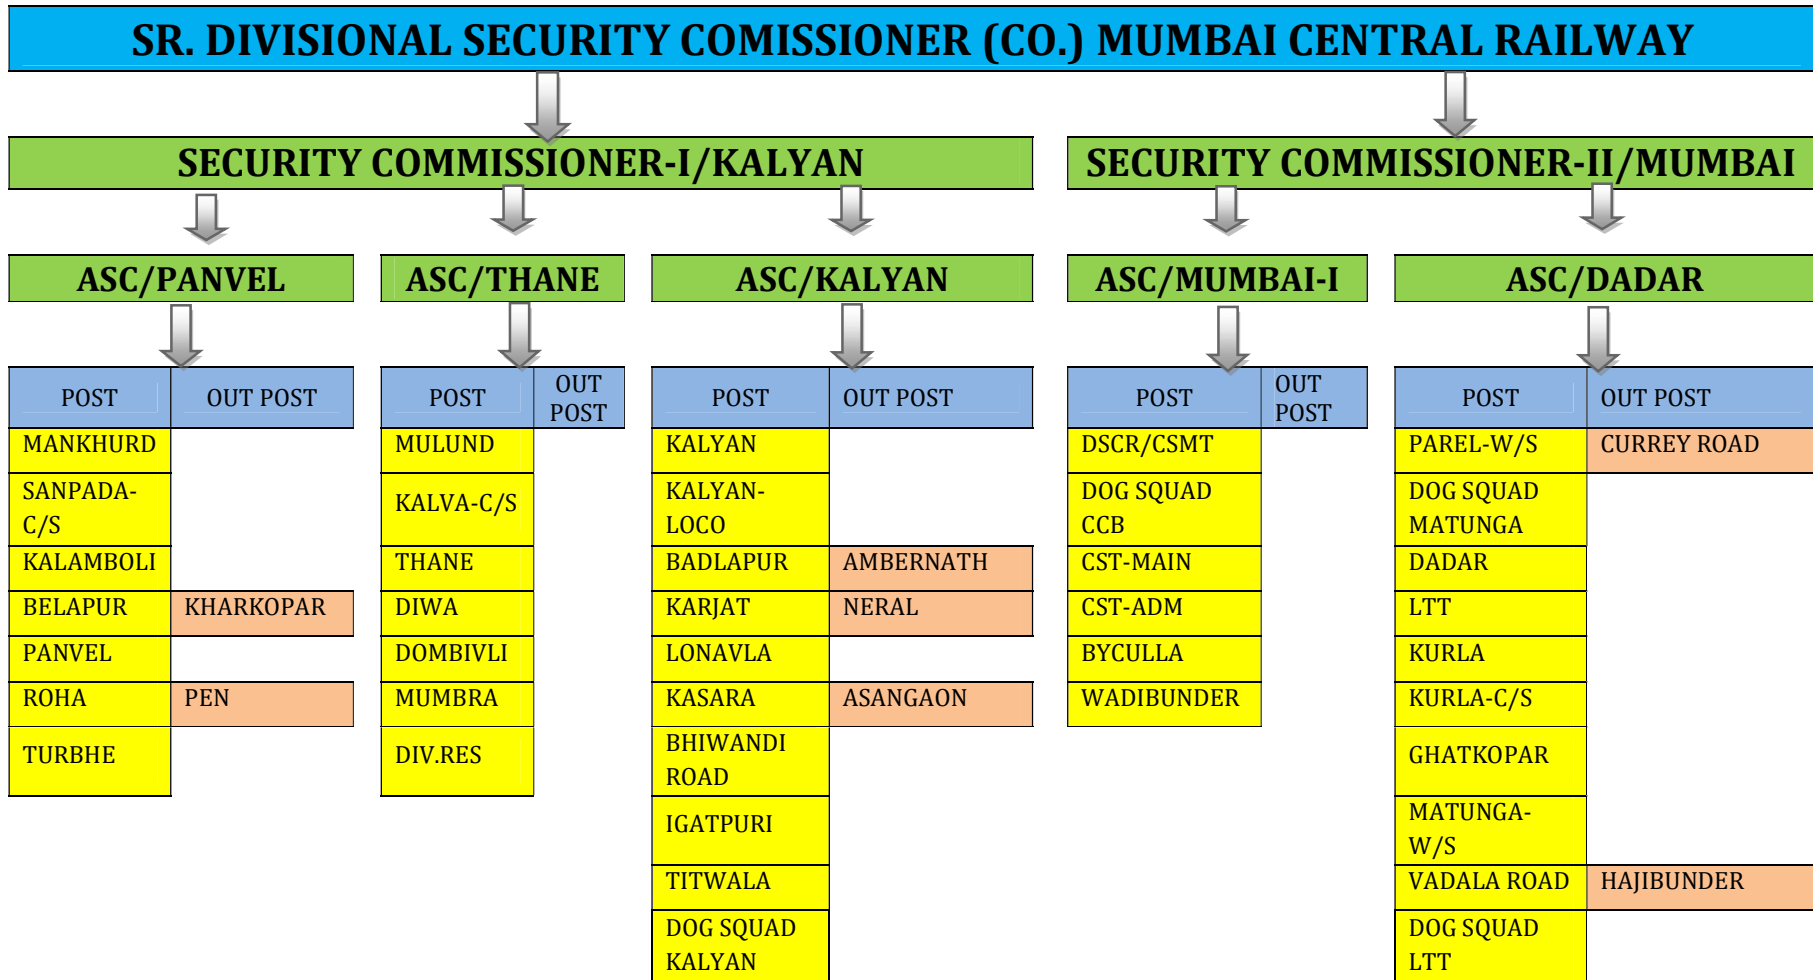

# ORGANIZATION CHART

**SR. DIVISIONAL SECURITY COMMISSIONER (CO.) MUMBAI CENTRAL RAILWAY**

**SECURITY COMMISSIONER-I/KALYAN**

**SECURITY COMMISSIONER-II/MUMBAI**

**ASC/PANVEL**

**ASC/THANE**

**ASC/KALYAN**

**ASC/MUMBAI-I**

**ASC/DADAR**

POST	OUT POST
MANKHURD	
SANPADA-C/S	
KALAMBOLI	
BELAPUR	KHARKOPAR
PANVEL	
ROHA	PEN
TURBHE	

POST	OUT POST
MULUND	
KALVA-C/S	
THANE	
DIWA	
DOMBIVLI	
MUMBRA	
DIV.RES	

POST	OUT POST
KALYAN	
KALYAN-LOCO	
BADLAPUR	AMBERNATH
KARJAT	NERAL
LONAVLA	
KASARA	ASANGAON
BHIWANDI ROAD	
IGATPURI	
TITWALA	
DOG SQUAD KALYAN	