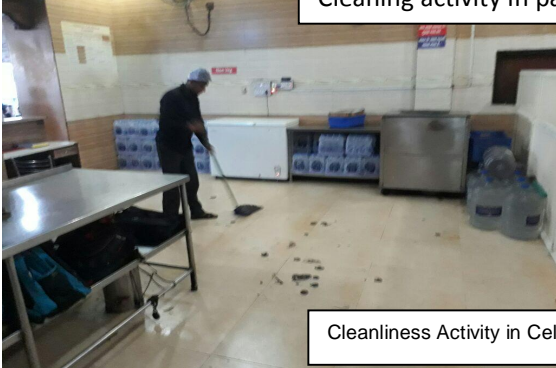

Inspection of pantry car of Train No 12124

Cleaning activity in pantry car of Train No 11033

Cleanliness Activity in Cell Kitchen and Catering stall

Electric fittings/appliances in pantry cars checked and maintained