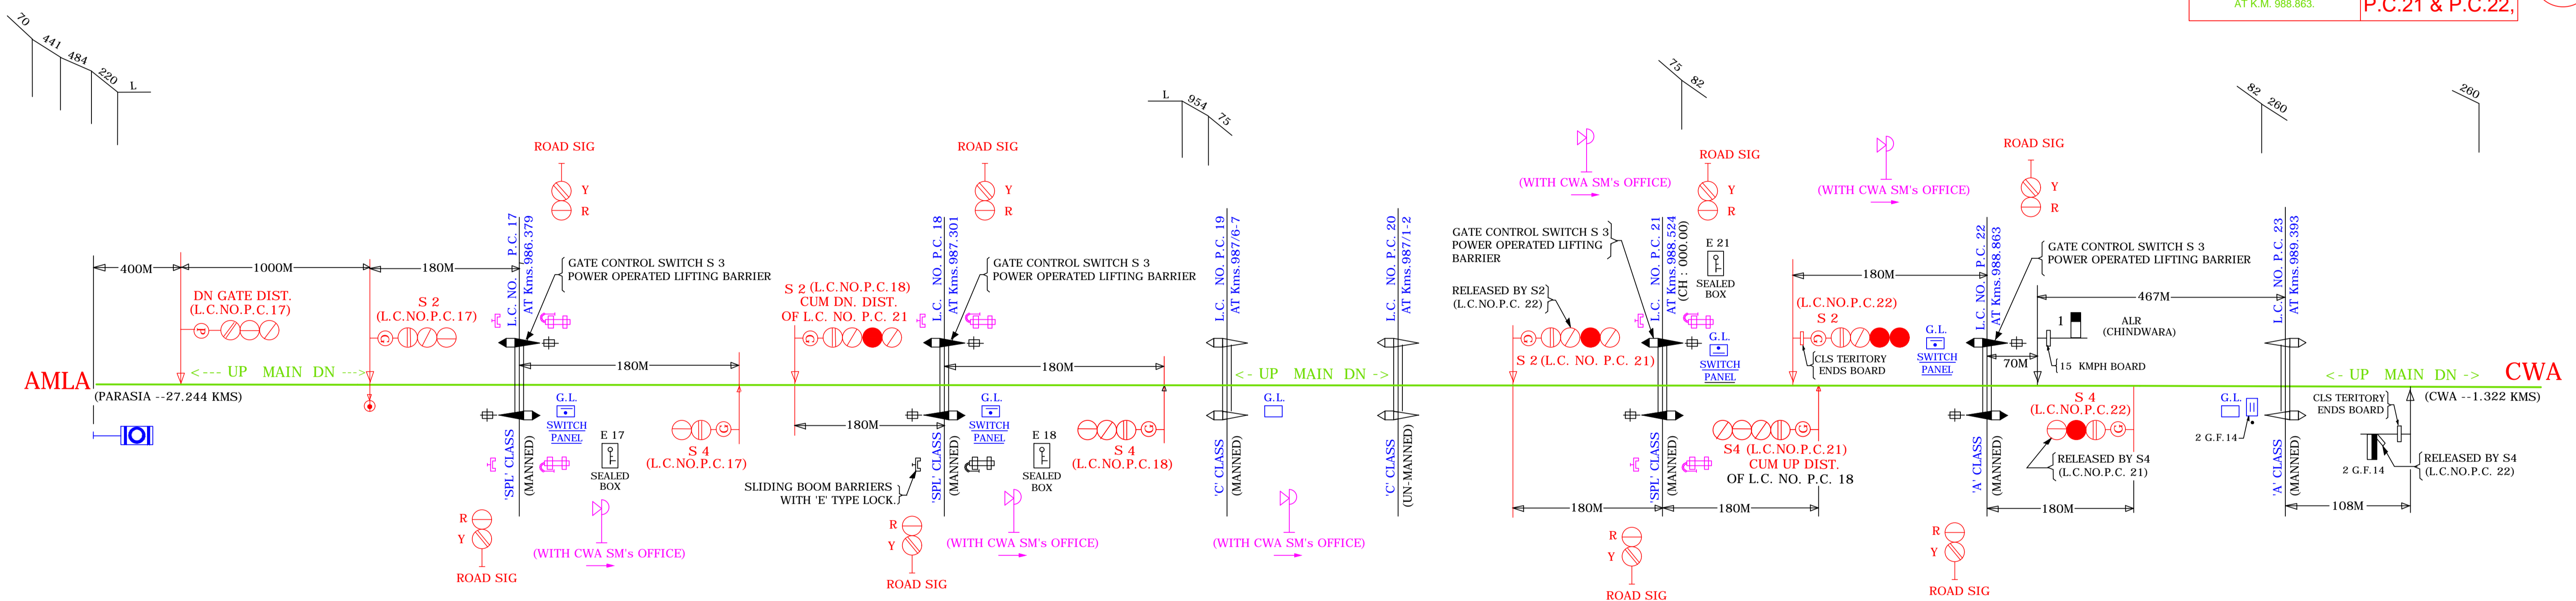

BETWEEN PARASIA & CHHINDWARA AT K.M. 986.309, AT K.M. 987.301, AT K.M. 988.524, AT K.M. 988.863.

L.C.GATE NO. P.C.17,P.C.18, P.C.21 & P.C.22,

S.I.P. NO. NGP/3720/01
DT: 19-08-2014