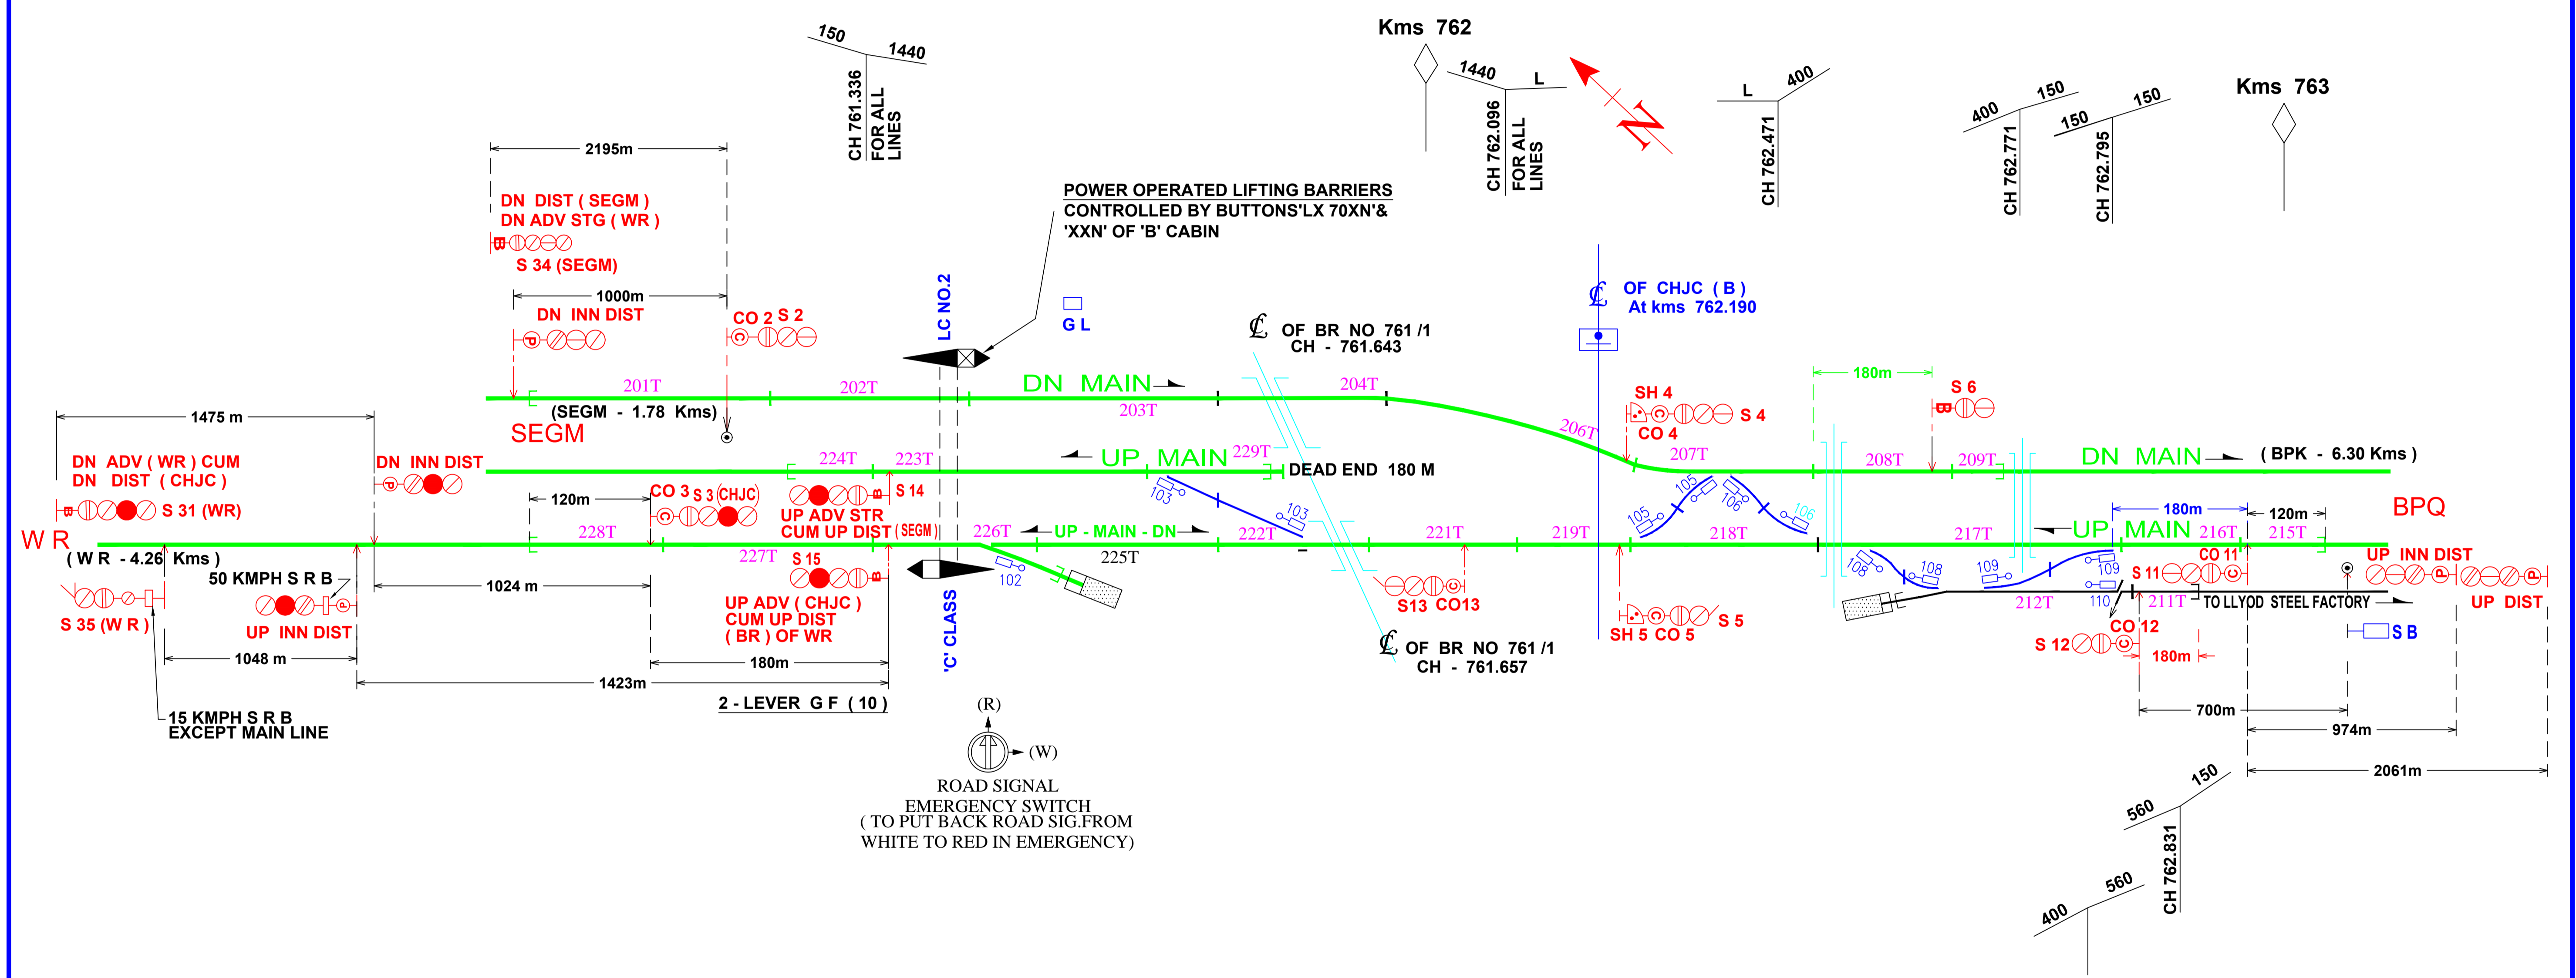

'SPL' CLASS, STD III (CLS) (At kms 762.190) CHITODA JN CABIN

50

I.P. NO. S.I. NO. 1774 / F
DT. 11/10/ 2012