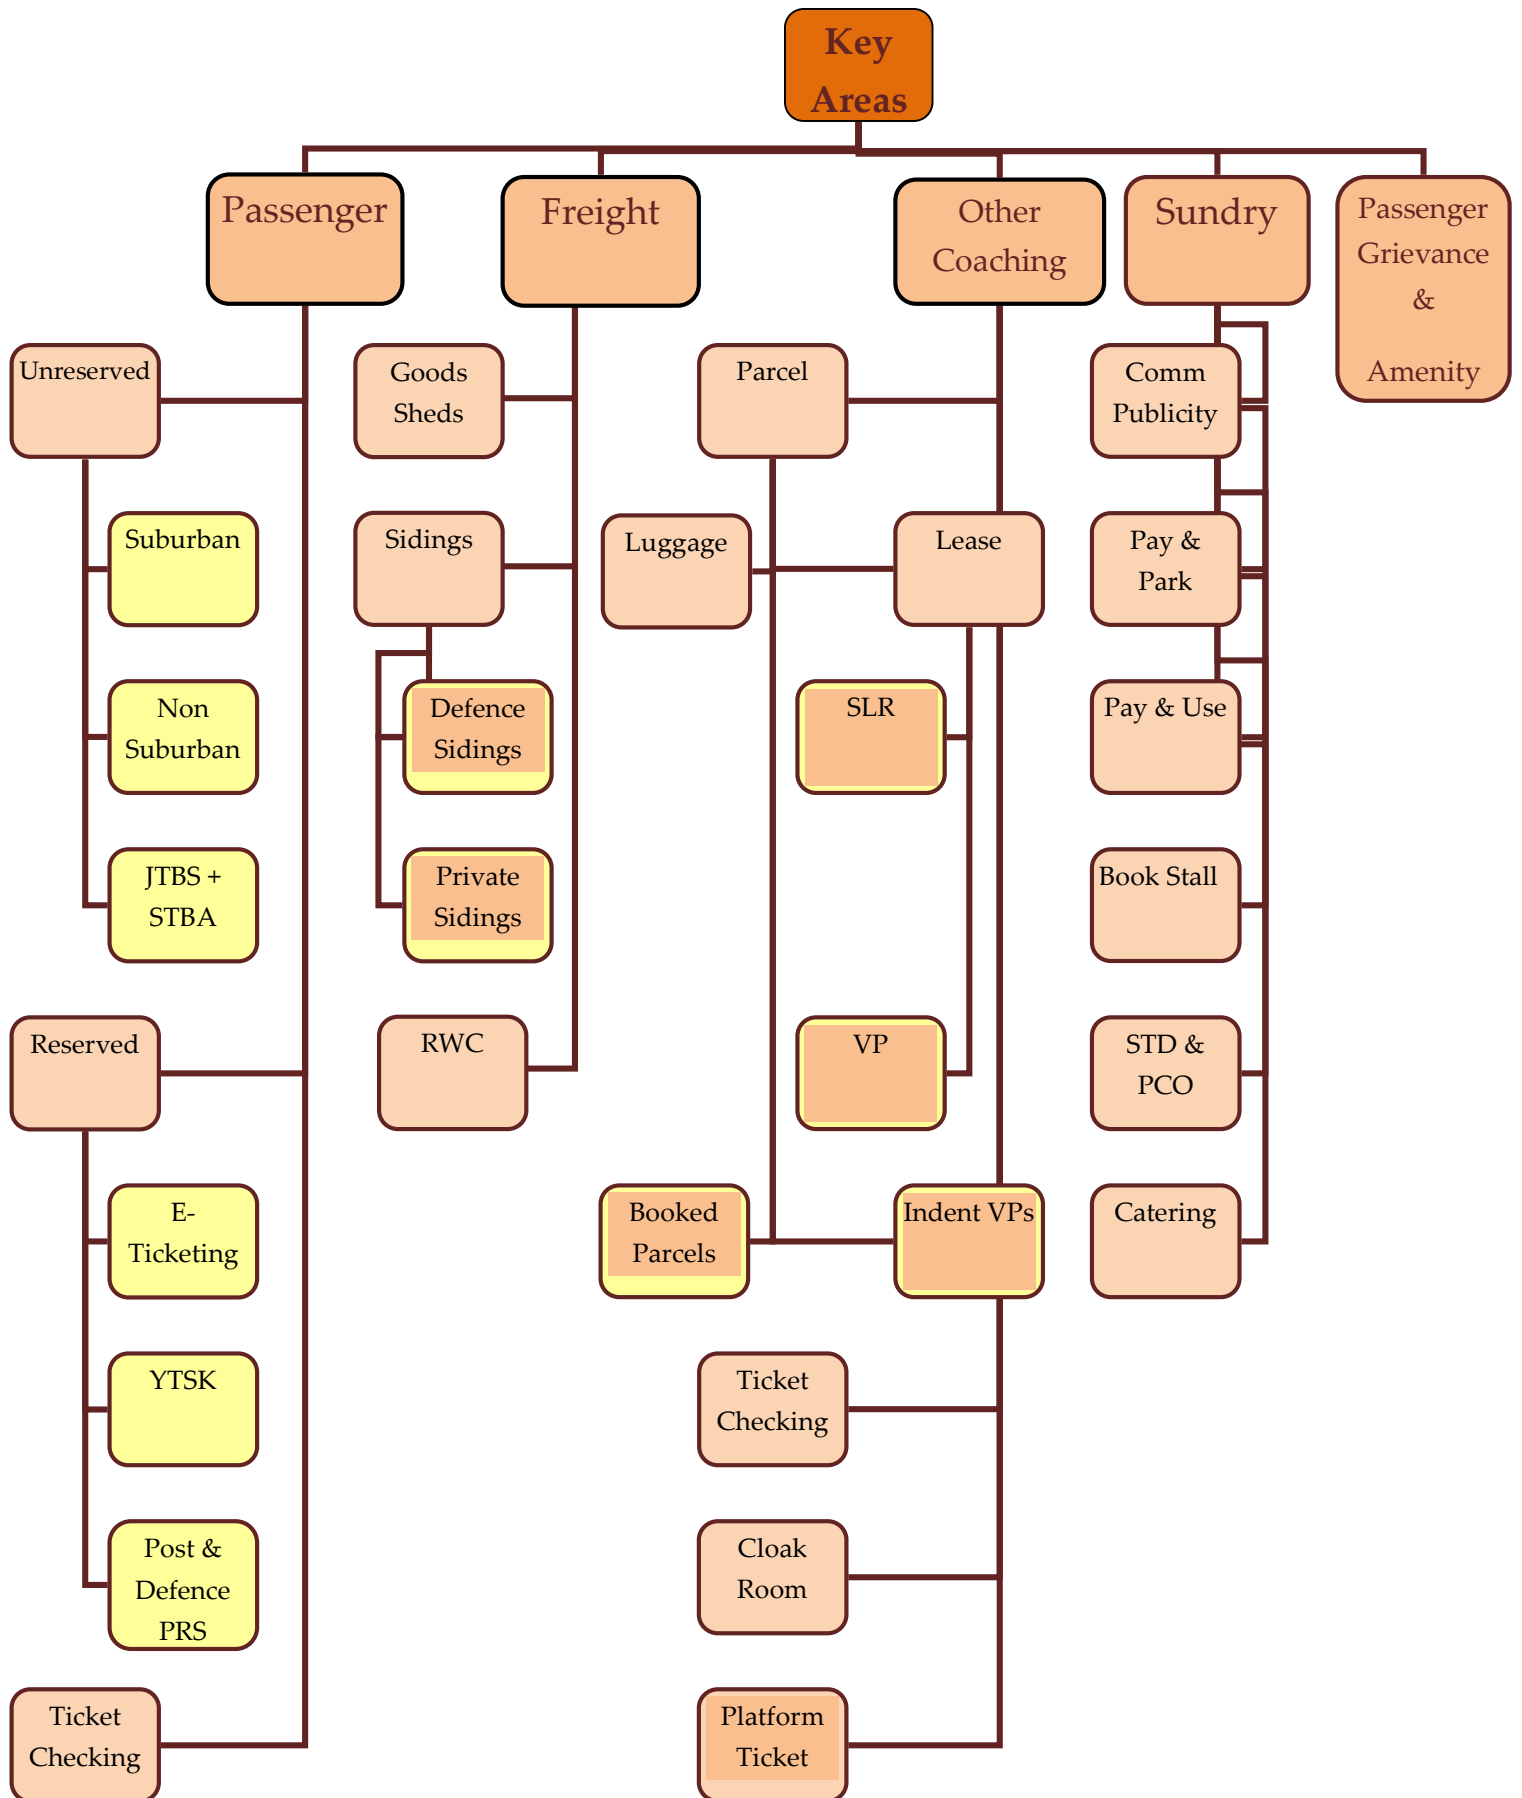

COMMERCIAL BRANCH- AREAS OF OPERATION

CLASSIFICATION OF STATIONS OF PUNE DIVISION

Category	Number of stations	Stations
NSG 1	01	Pune
NSG 3	02	Miraj, Kolhapur
NSG 5	12	Satara, Karad, Sangli, Uruli, Kedgaon, Baramati, Ghorpuri, Jejuri, Kirloskarwadi, Jaisingpur, Hatkanangale, Valivade
NSG 6	30	Bhilavwadi, Lonand, Hadapsar, Loni, Yewat, Patas, Saswad, Phursungi, Alandi, Shindwane, Ambale, Rajewadi, Daund, Valha, Nira, Salpa, Adarki, Wathar, Palsi, Jarendeswar, Koregaon, Rahimatpur, Targaon, Masur, Shiravade, Shenoli, Bhavaninagar, Takari, Nandre, Rukadi
SG 3	14	Shivajinagar, Dapodi, Kasarwadi, Pimpri, Chinchwad, Dehoraod, Begdewadi, Ghorawadi, Talegaon, Vadgaon, Kamshet and Malavali.
HG 2	07	Kanhe, Manjribudruk, Kutbhav, Kadethan, Shirsai, Katphal, , Vishrambaug,
HG 3	04	Maladgaon, Amnapur, Madhavnagar, Nimshirgaon