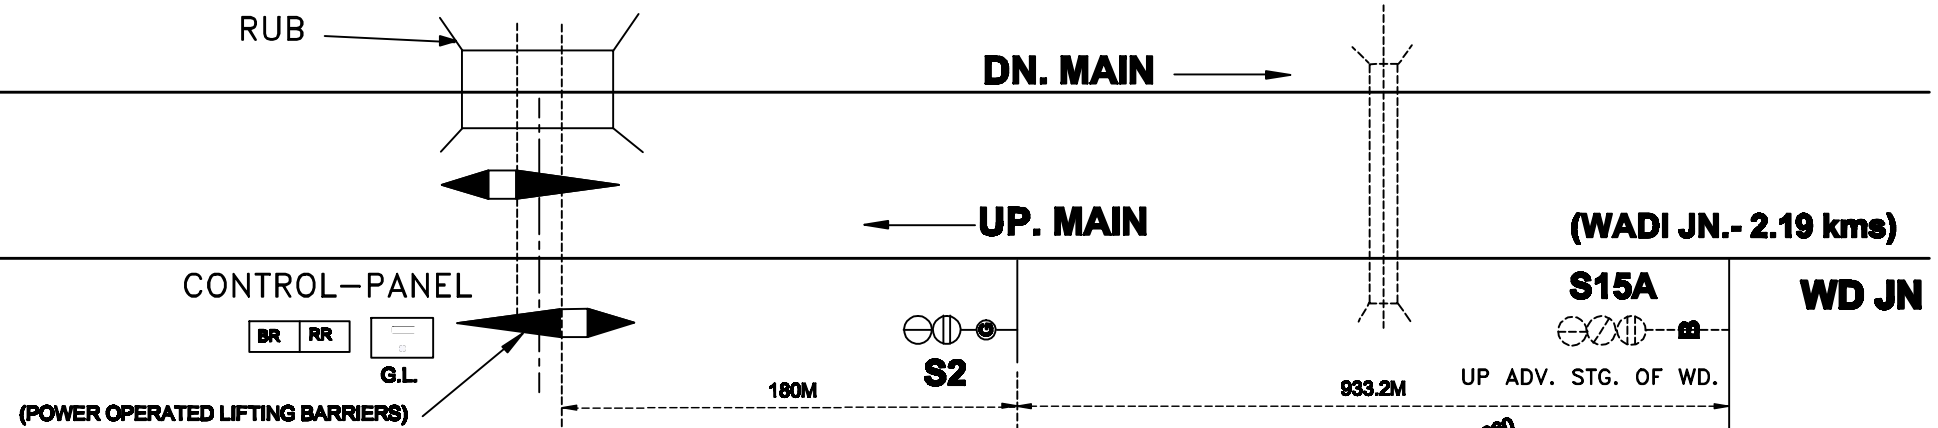

 L.C. GATE NO. 91
 'B' CLASS
 AT KMS 602.435

PUNE

(SHAHABAD- 8.12 kms)

ASPECT SEQUENCE CHART

← UP.DIRECTION	
S2	S15 UP ADV. STG. OF WD
G	G
R	Y

- NOTES:-**
1. TELE. CONNE. PROVIDED BET. WD JN. 'A' CABIN & LG NO. 91 'B' CLASS.
 2. FOR COMPLETE DETAILS PLEASE REFER LP.
 3. DRAWING IS NOT TO SCALE

CENTRAL RAILWAY (S&T)	SOLAPUR DIVISION
L.C.GATE NO. 91 'B' CLASS	
'B' CLASS BETWEEN SDB-WD (KMS 602.435)	
DRG. NO.	S.I.-3171