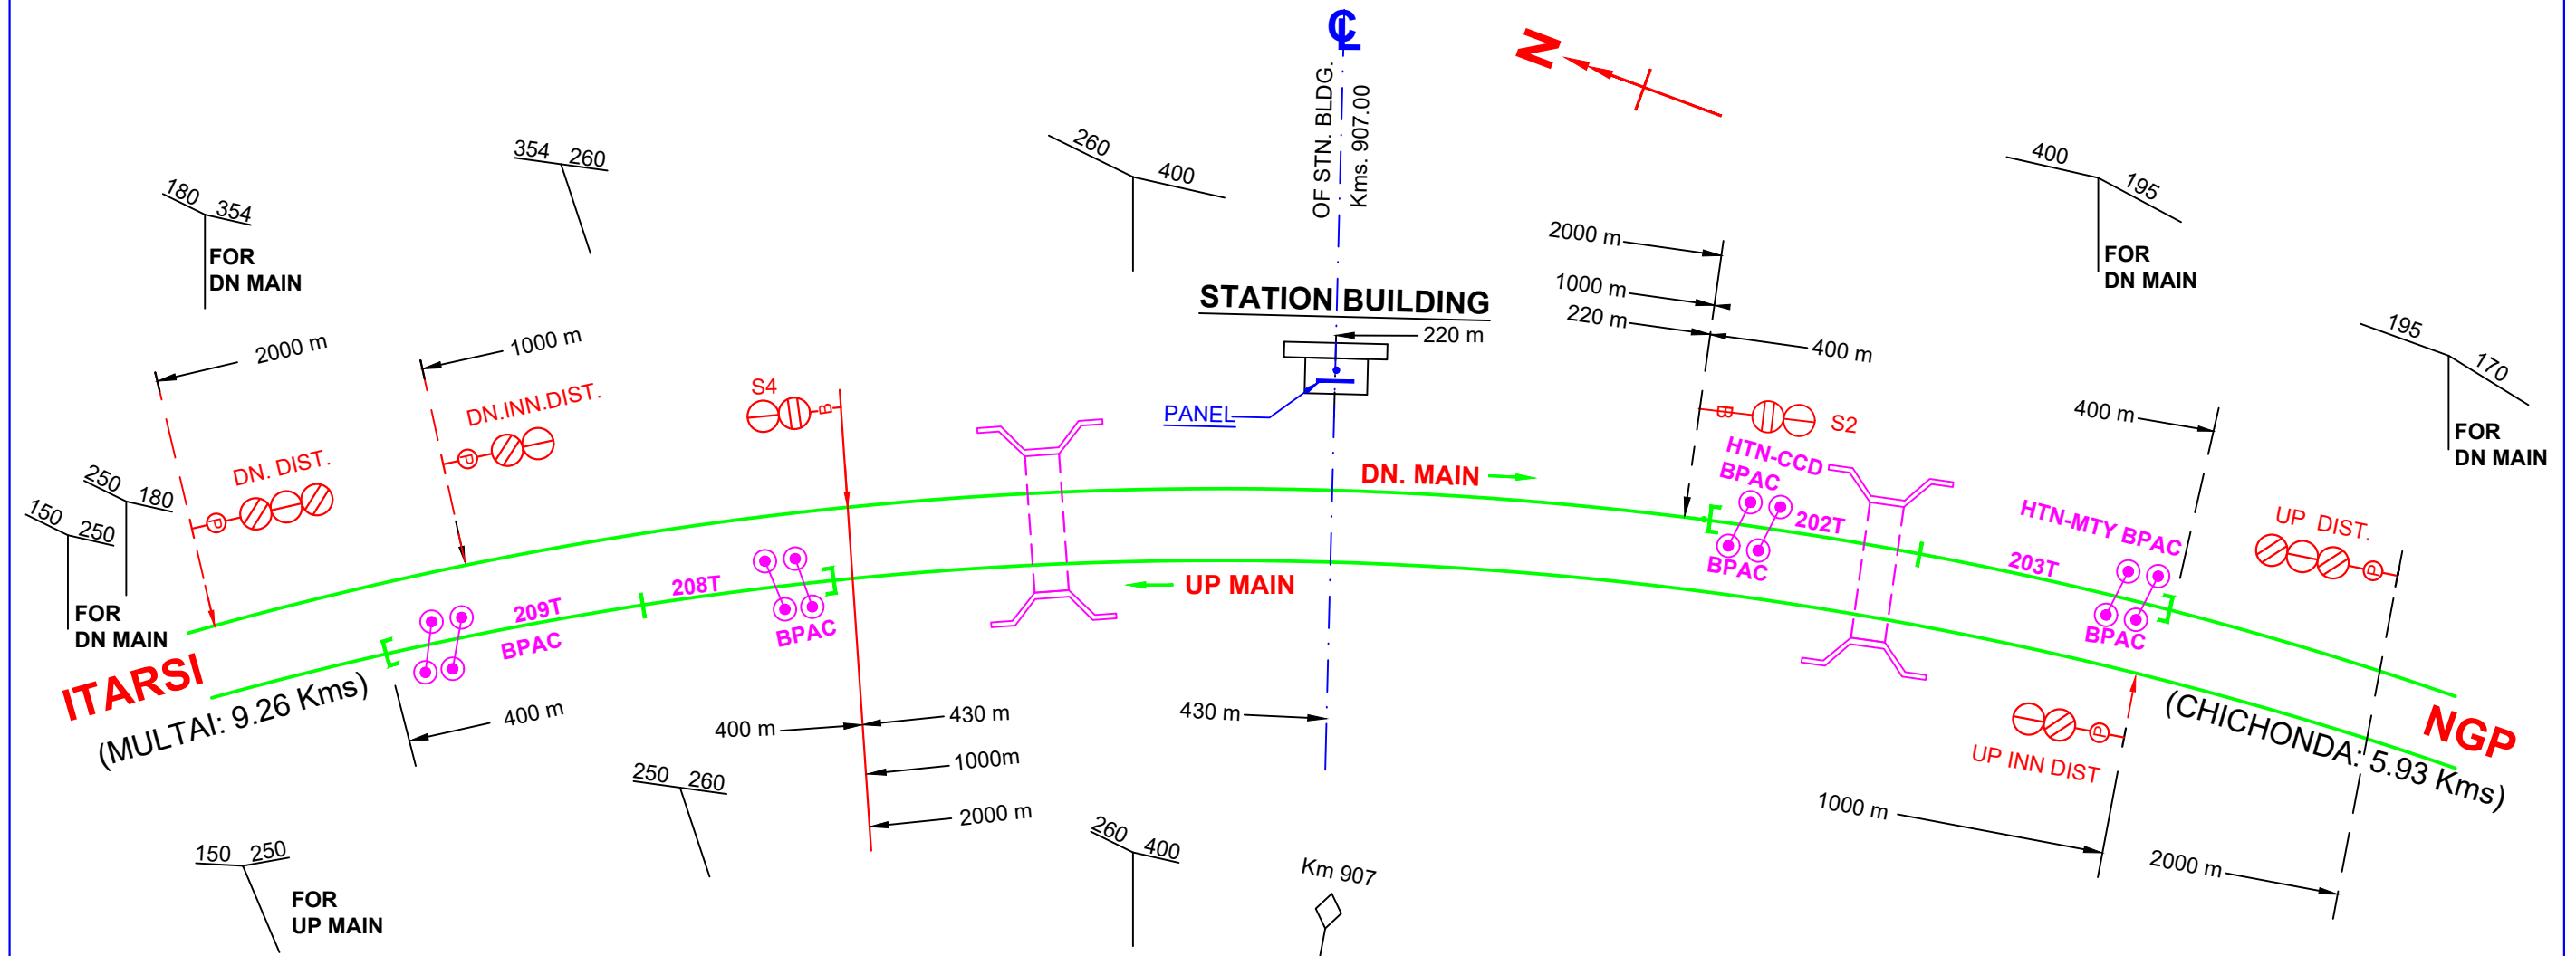

'C' CLASS STD (III) PANEL
AT KMS 907.00

HATNAPUR

22

- SIGNALS** : (S1 TO S4)
- TRACK CIRCUITS** : (201T TO 210T)
- SPARES** : S1, S3.
206T, 207T, 210T.

S.I.P. No. 3135/01/B
DT.24.01.2022