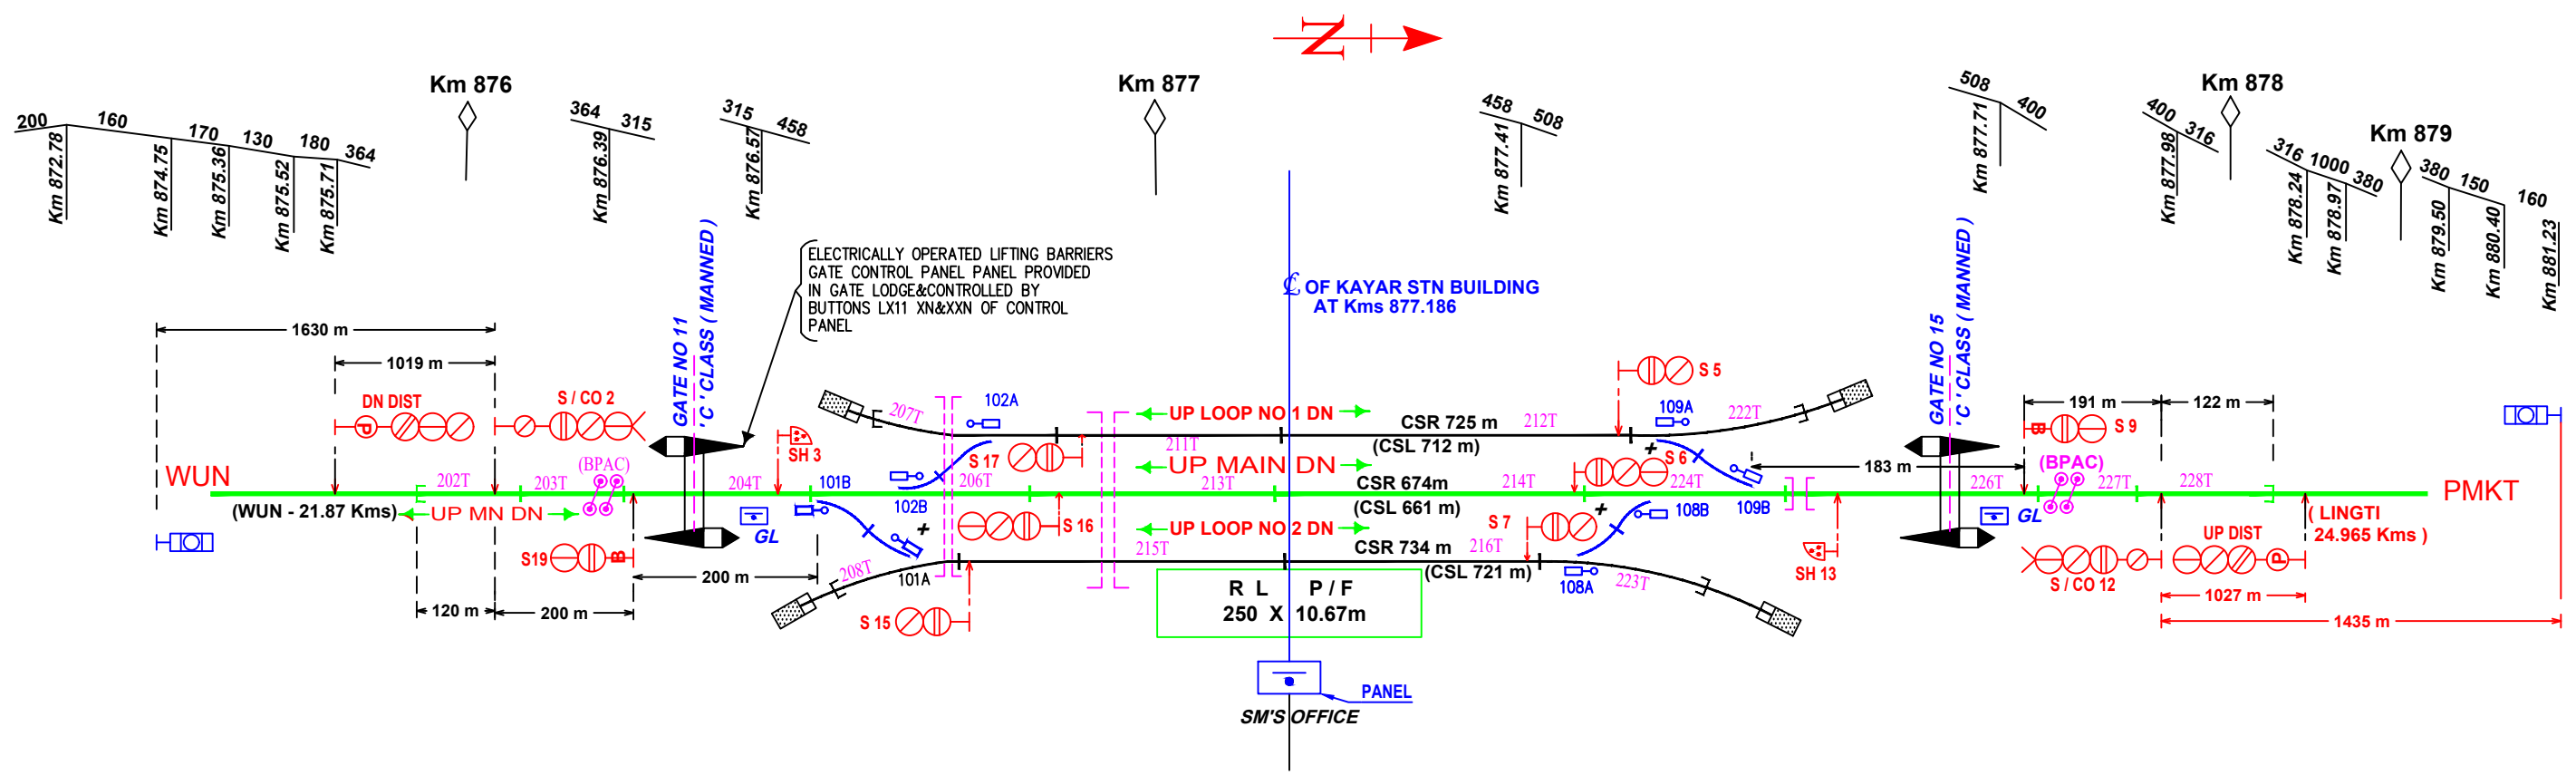

'B' CLASS, STD III (PANEL)
 (NON ROUTE SETTING TYPE)
 (At kms 877.186)

KAYAR

74

SPARE

| | |
|---------------------------------|---|
| SIG (S1 TO S20) | -- S1,S4,S8,S10, S11,S14,S18,S20 |
| POINTS (101 TO 110) | --103,104,105,106,107,110 |
| T/CKTS (201T TO 230T) | -- 201,205,209,210,217,218 219,220,221,225,229,230 |

I.P. NO. S.I. NO. 1856/G
DT:- 23/01/20